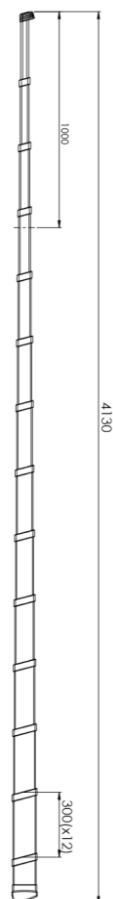

Product specification sheet

72241 Prime Lean-to Ladder 4,1 m

2022.2

Art no.	72241-681
No. of treads	13
Tread width	80 mm
Working height	4,9 m
Length, extended	4,1 m
Length, closed	0,94 m
Width	0,9 m
Weight	16,7 kg

01 / 13

Art no.	72241-781
No. of treads	13
Tread width	80 mm
Working height	4,9 m
Length, extended	4,1 m
Length, closed	0,93 m
Width	0,56 m
Weight	17,4 kg

01 / 13