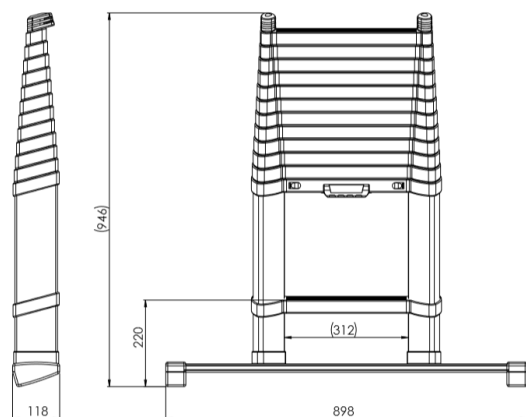

Product specification sheet

72241 Prime Lean-to Ladder 4,1 m

2022.2

Art no.	72241-681
No. of treads	13
Tread width	80 mm
Working height	4,9 m
Length, extended	4,1 m
Length, closed	0,94 m
Width	0,9 m
Weight	16,7 kg

01 / 13

Art no.	72241-781
No. of treads	13
Tread width	80 mm
Working height	4,9 m
Length, extended	4,1 m
Length, closed	0,93 m
Width	0,56 m
Weight	17,4 kg

01 / 13