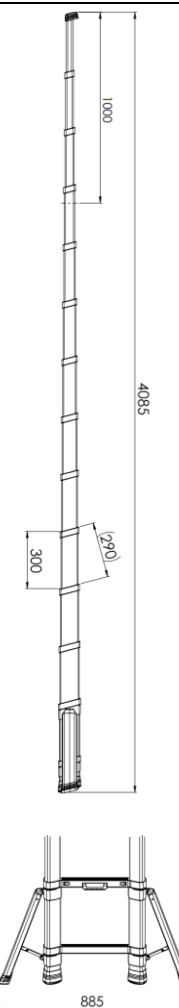

Product specification sheet

72241 Prime Lean-to Ladder 4,1 m

2022.2

Art no.	72241-681
No. of treads	13
Tread width	80 mm
Working height	4,9 m
Length, extended	4,1 m
Length, closed	0,94 m
Width	0,9 m
Weight	16,7 kg

01 / 13

Art no.	72241-781
No. of treads	13
Tread width	80 mm
Working height	4,9 m
Length, extended	4,1 m
Length, closed	0,93 m
Width	0,56 m
Weight	17,4 kg

01 / 13