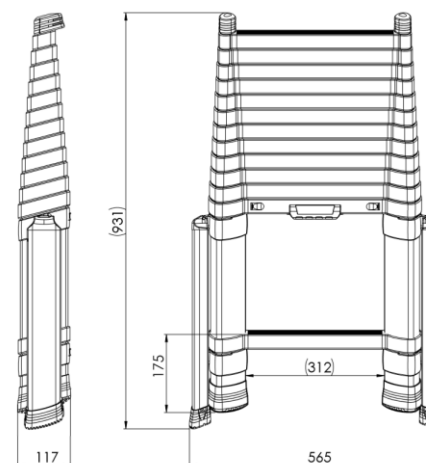

Product specification sheet

72241 Prime Lean-to Ladder 4,1 m

2022.2

Art no.	72241-681
No. of treads	13
Tread width	80 mm
Working height	4,9 m
Length, extended	4,1 m
Length, closed	0,94 m
Width	0,9 m
Weight	16,7 kg

01 / 13

Art no.	72241-781
No. of treads	13
Tread width	80 mm
Working height	4,9 m
Length, extended	4,1 m
Length, closed	0,93 m
Width	0,56 m
Weight	17,4 kg

01 / 13